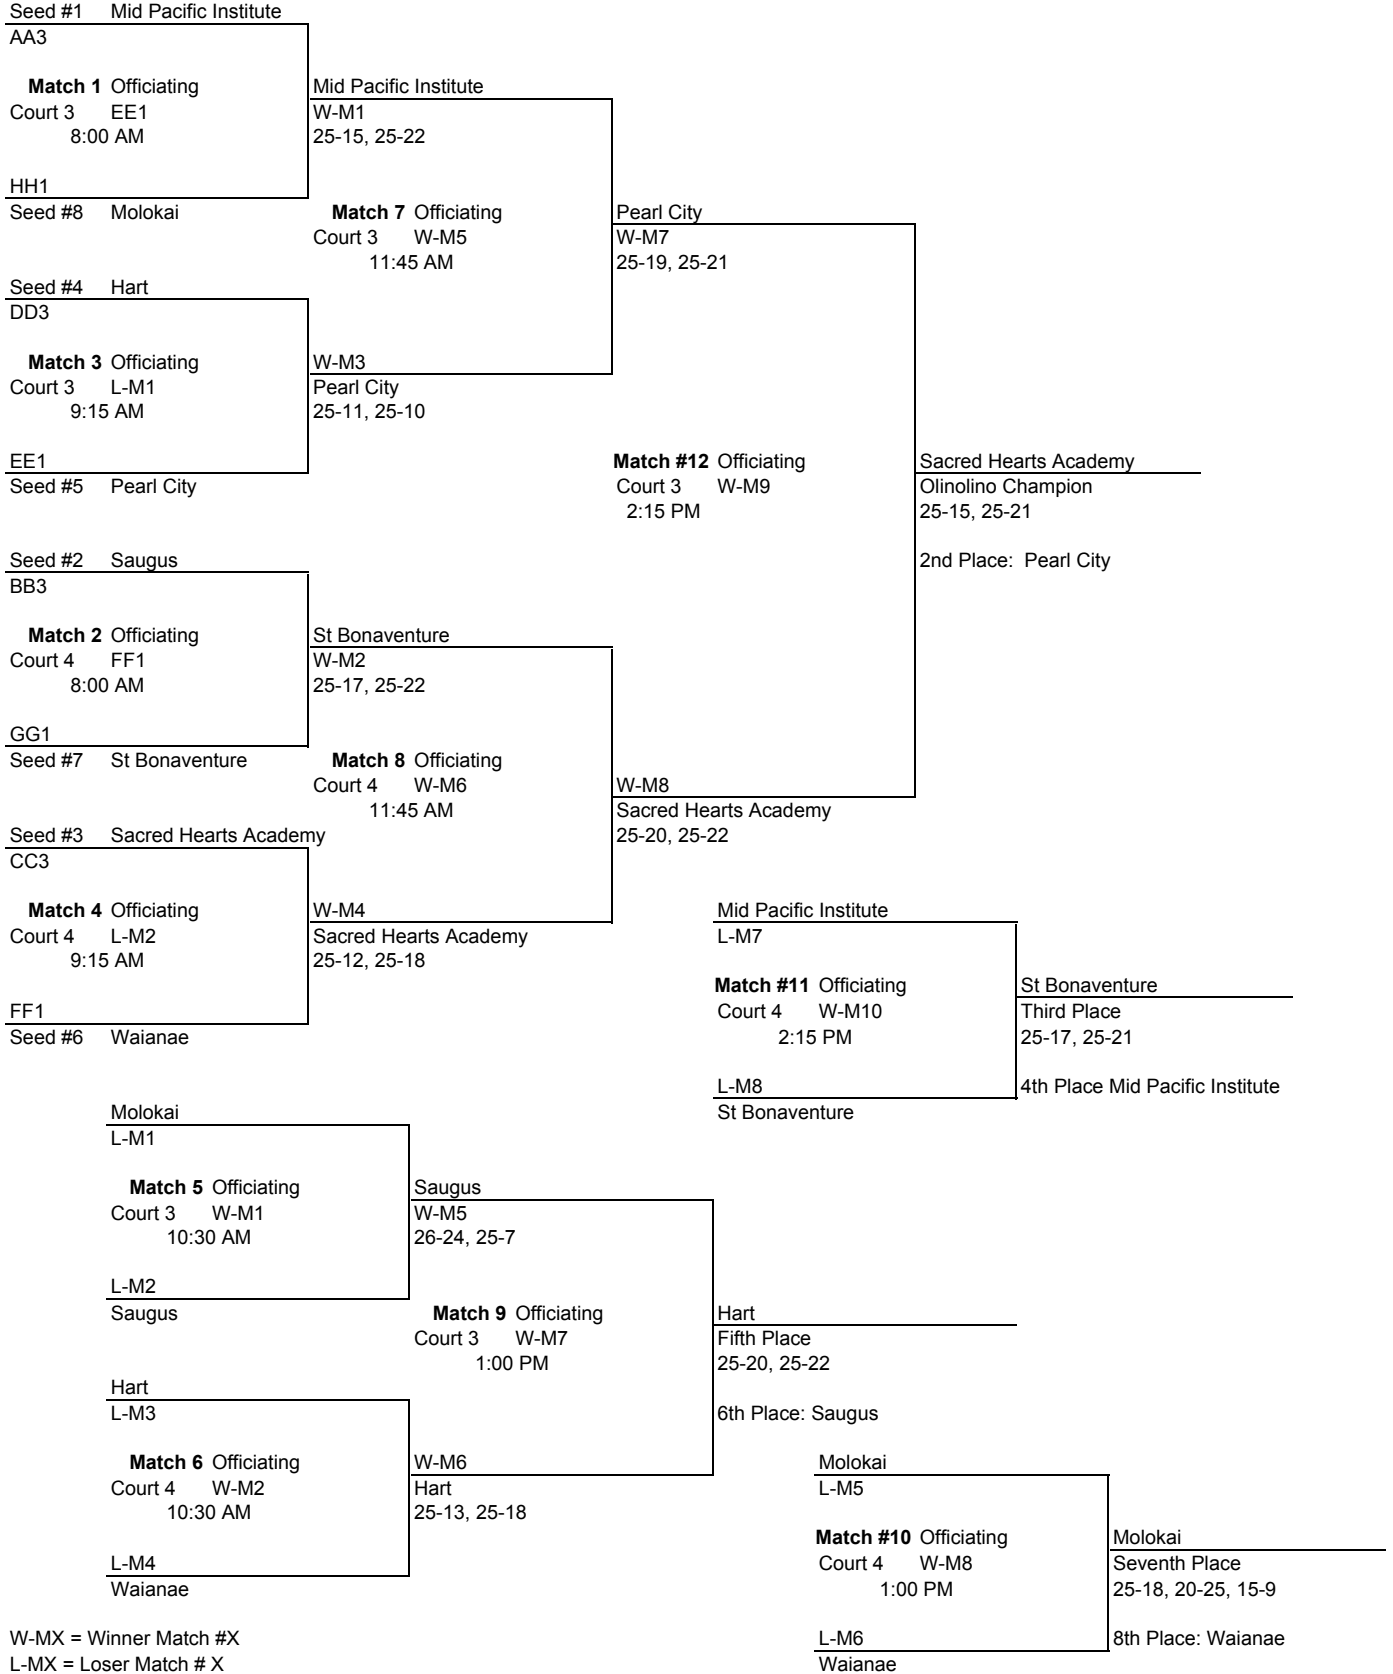

Kauai Challenge Volleyball Invitational 2008
Olinolino Division (Bright and Brilliant)
Island School
Courts 3 & 4
Saturday 8:00A.M.