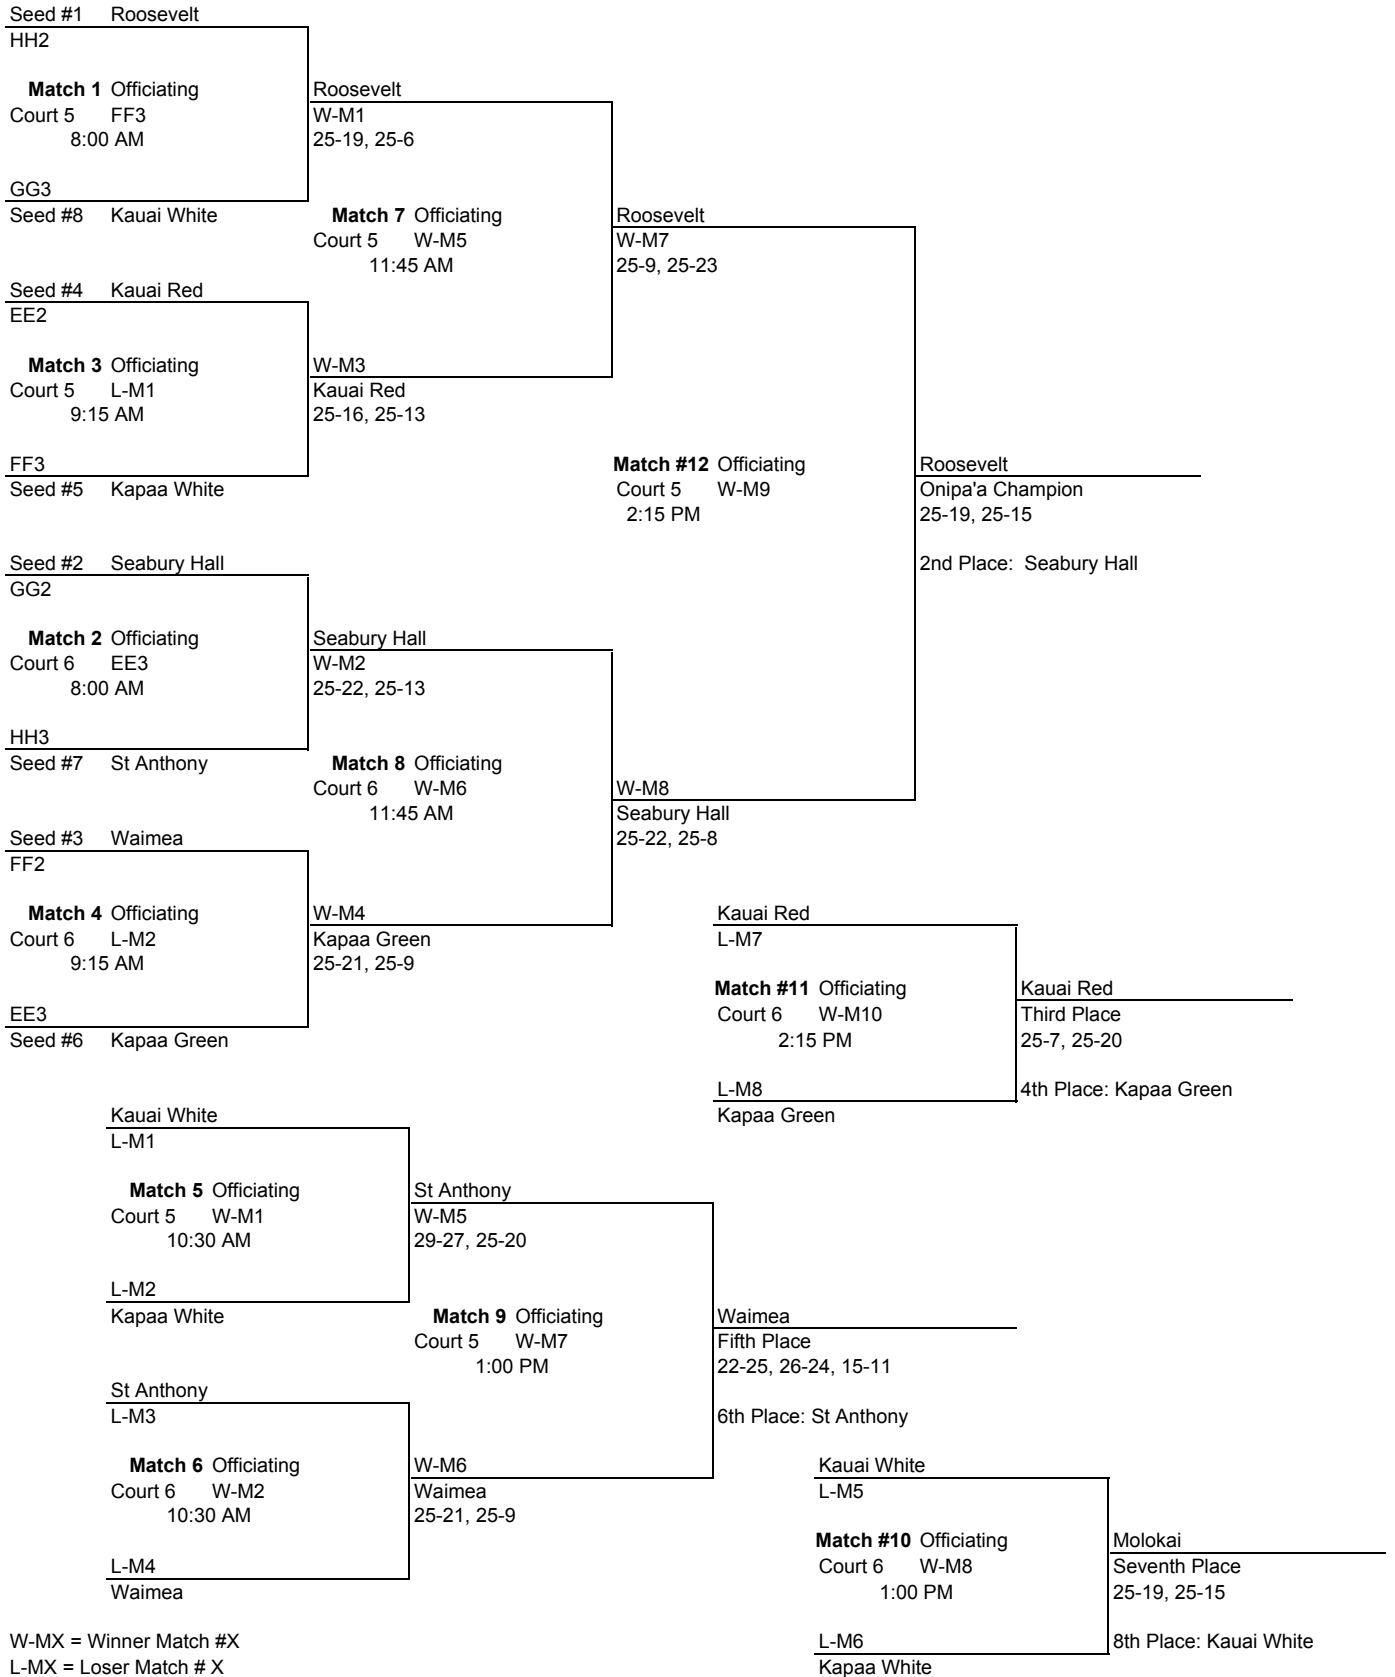

Kauai Challenge Volleyball Invitational 2008

Onipa'a Division (Strong and Firm)

Kapaa High School

Courts 5 & 6

Saturday 8:00A.M.

W-MX = Winner Match #X
L-MX = Loser Match # X