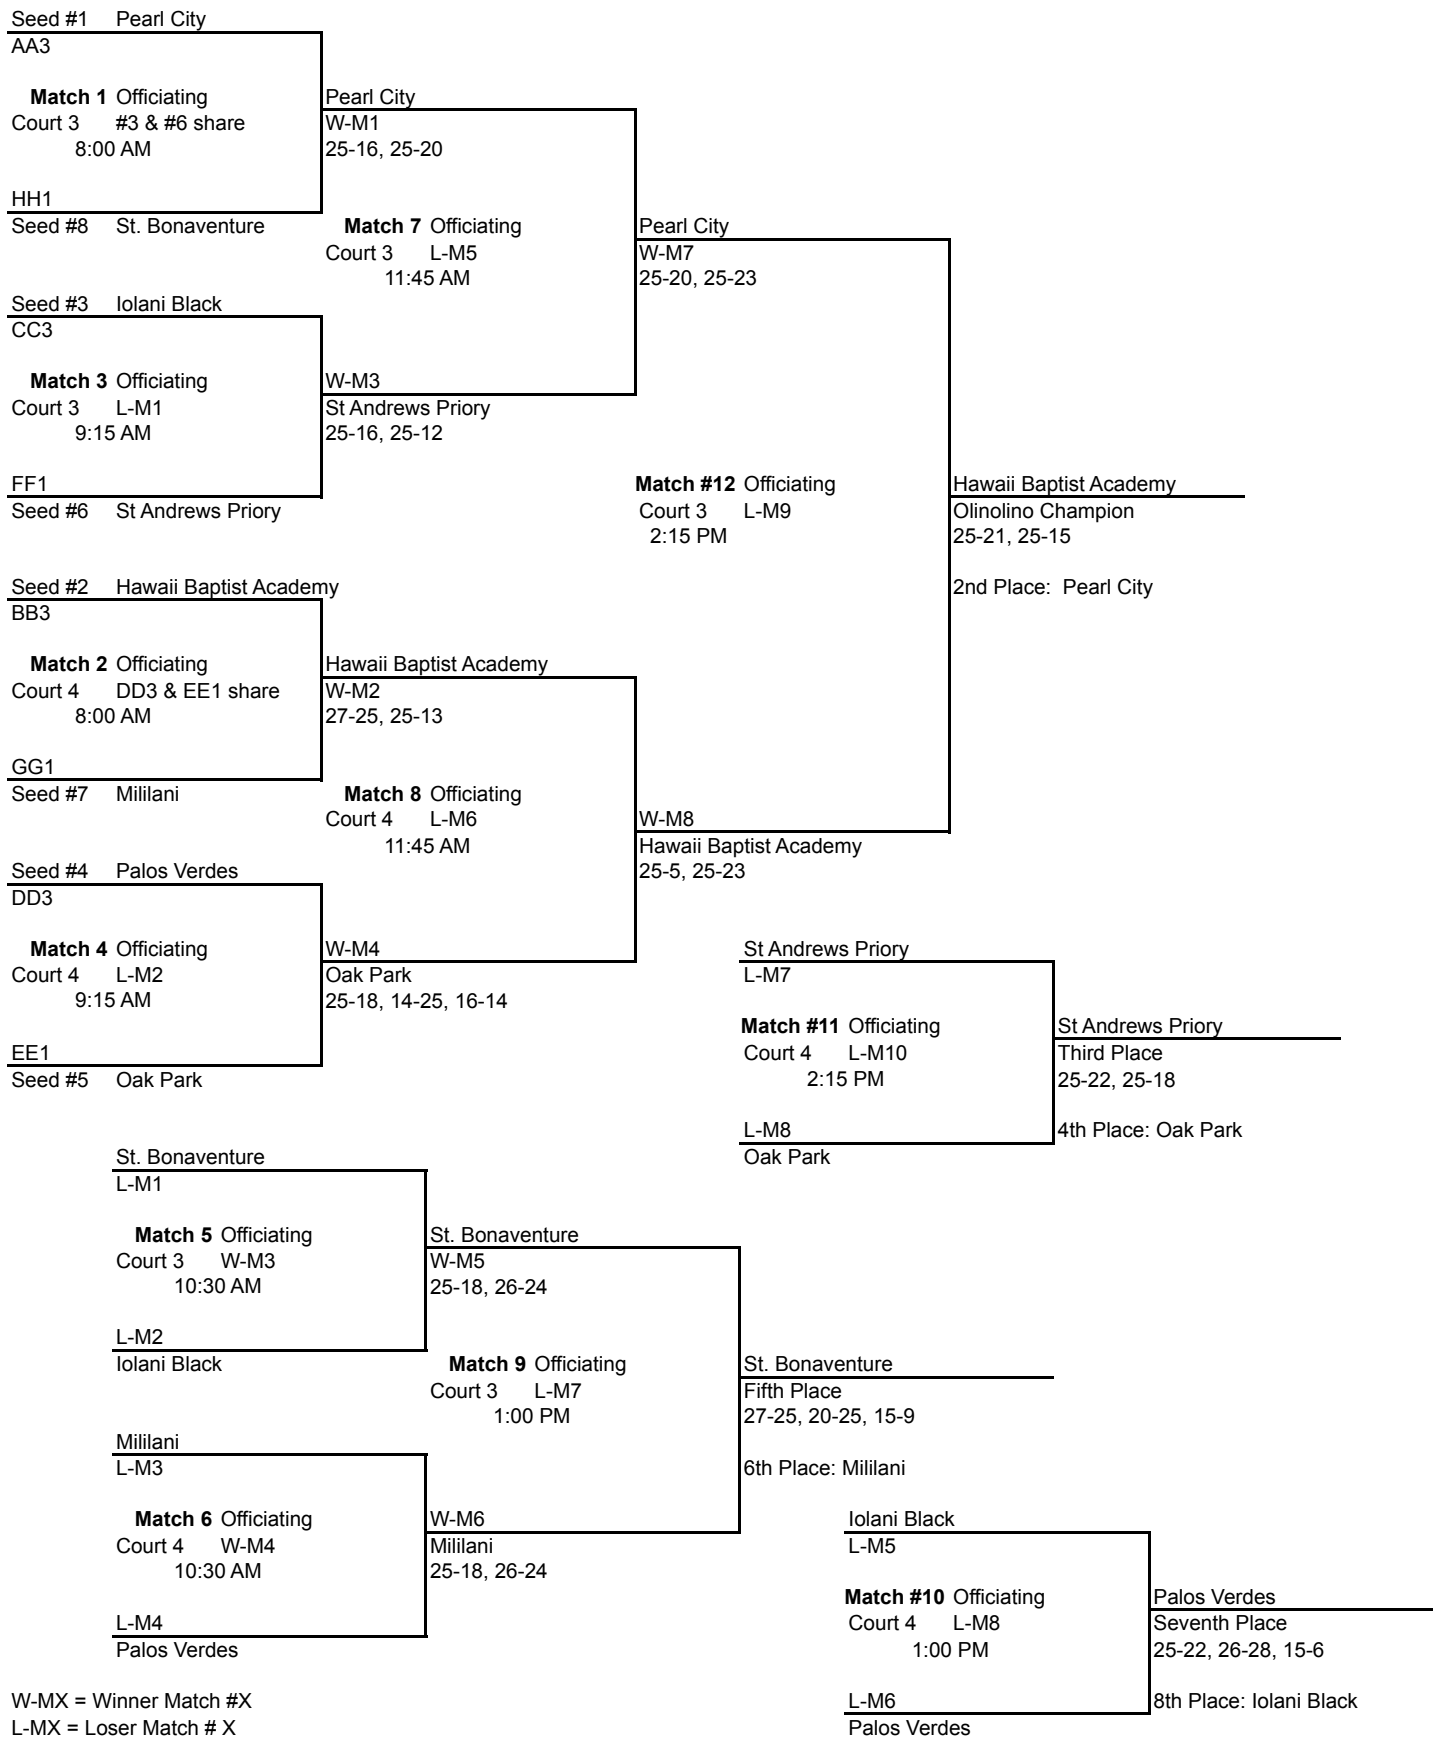

Kauai Challenge Volleyball Invitational 2009

Olinolino Division (Bright and Brilliant)

Island School

Courts 3 & 4

Saturday 8:00A.M.

W-MX = Winner Match #X
L-MX = Loser Match # X