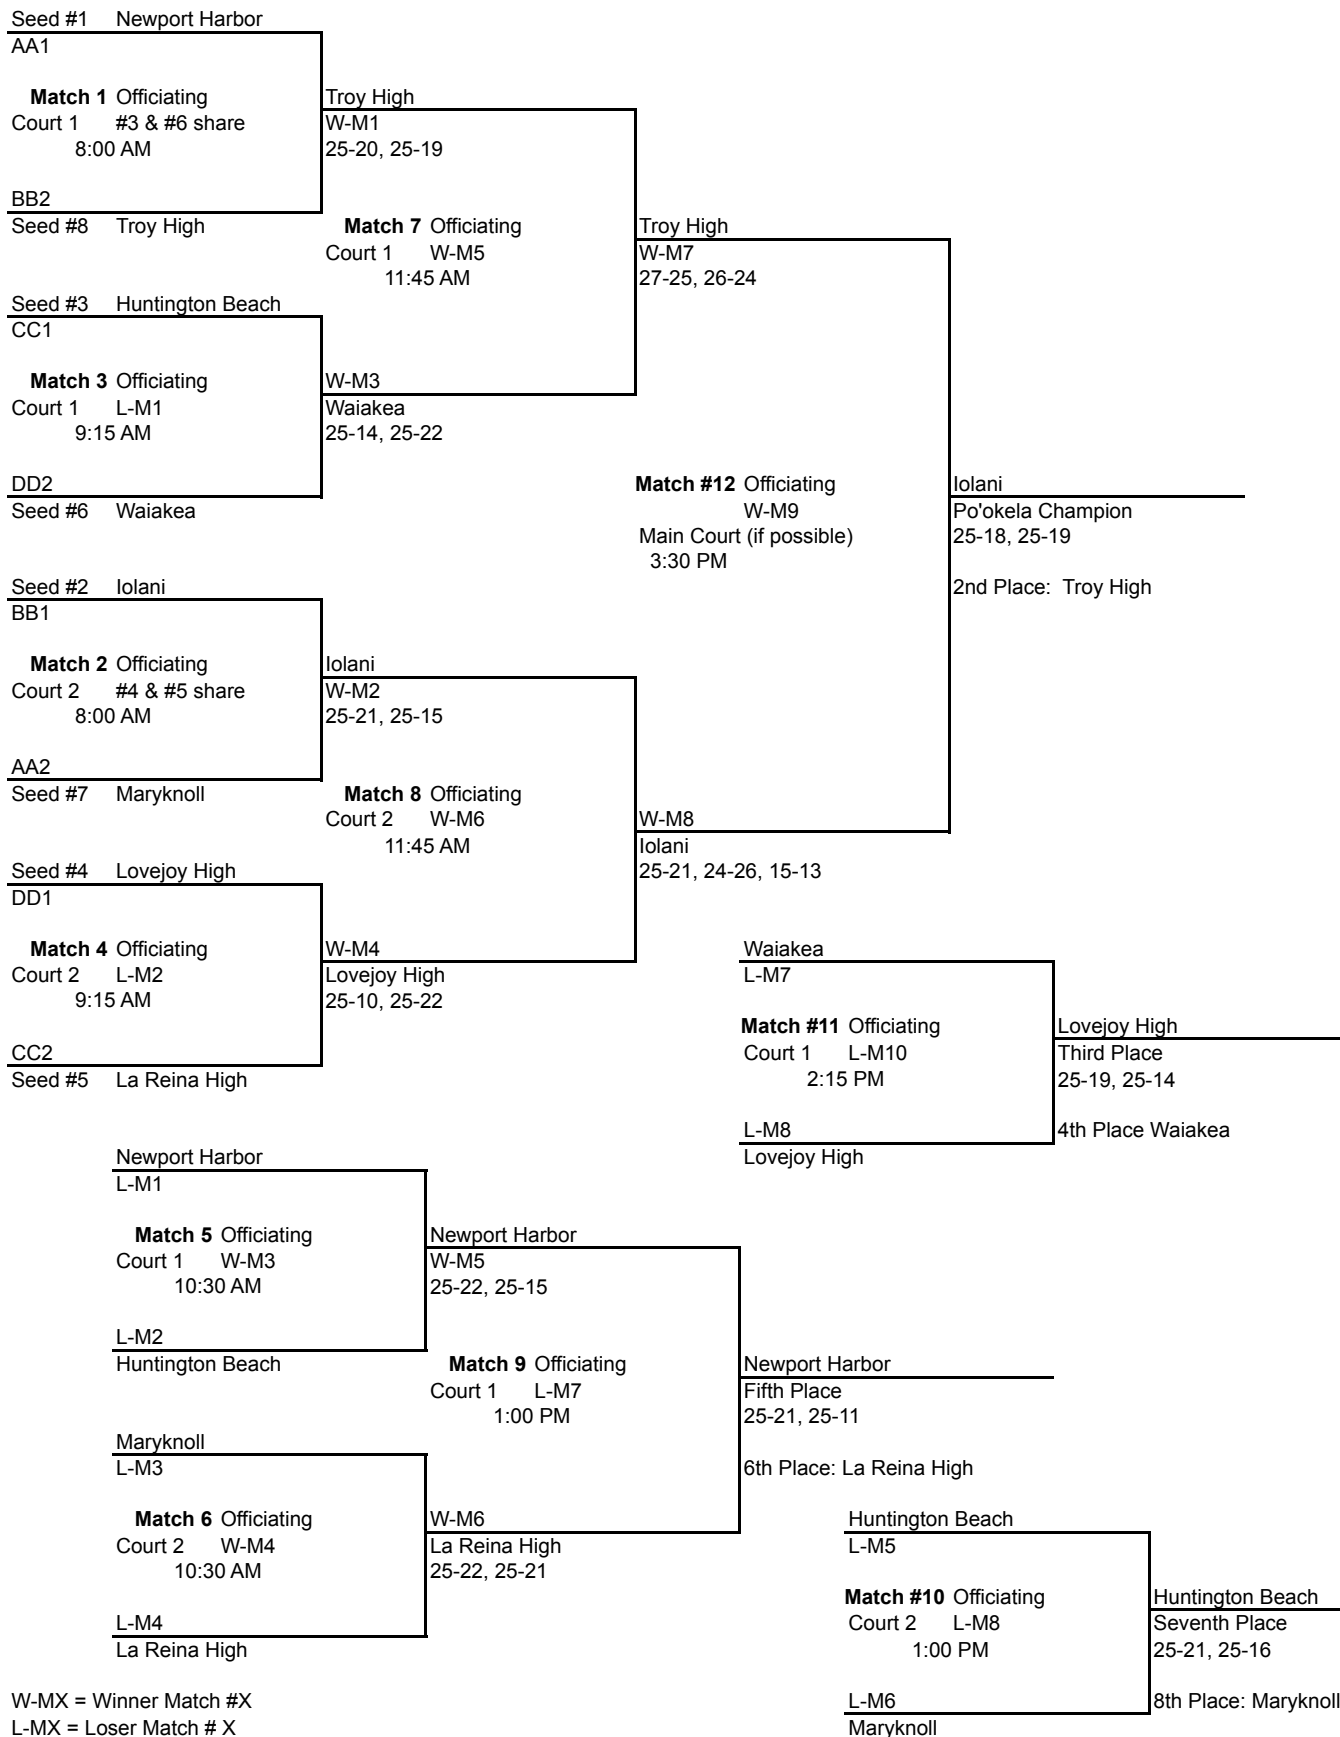

**Kauai Challenge Volleyball Invitational 2009**  
 Po'okela Division (Champion and Exceptional)  
 Kauai High School  
 Courts 1 & 2  
 Saturday 8:00A.M.

W-MX = Winner Match #X  
 L-MX = Loser Match # X