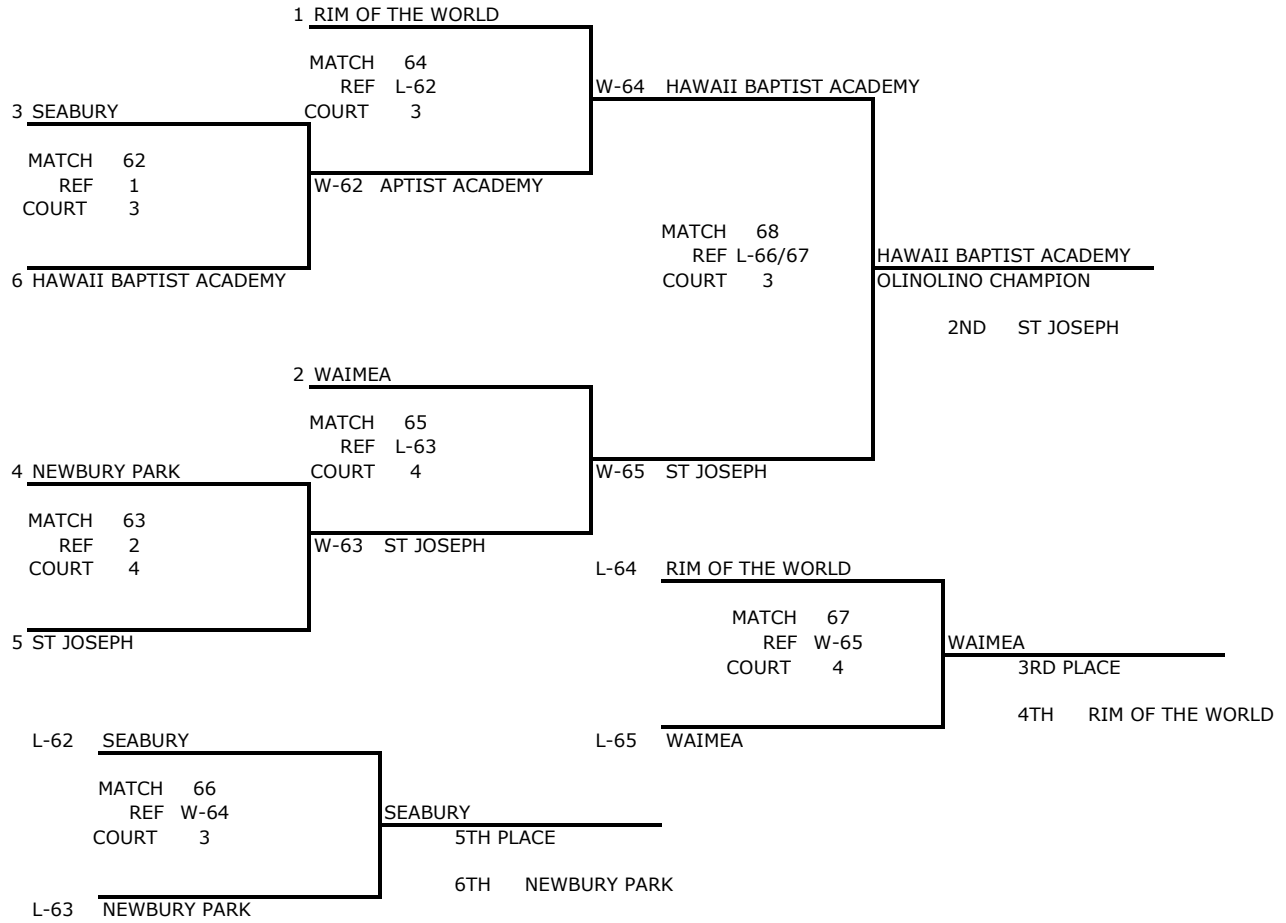

Kauai Challenge Volleyball Invitational - 2010
DAY 3, Start Time: 9:00 AM
OLINOLINO - AT ISLAND SCHOOL

COURT 3			G1	G2	G3
MATCH 62	3	SEABURY	16	20	
	6	HAWAII BAPTIST ACADEMY	25	25	
	REF 1	RIM OF THE WORLD			
			G1	G2	G3
MATCH 64	1	RIM OF THE WORLD	25	19	6
	W-62	HAWAII BAPTIST ACADEMY	23	25	15
	REF L-62	SEABURY			
			G1	G2	G3
MATCH 66	L-62	SEABURY	12	25	15
	L-63	NEWBURY PARK	25	23	11
	REF W-64	HAWAII BAPTIST ACADEMY			
			G1	G2	G3
MATCH 68	W-64	HAWAII BAPTIST ACADEMY	25	25	
	W-65	ST JOSEPH	22	20	
	REF L-66/67	NEWBURY PARK / RIM OF THE WORLD			

COURT 4			G1	G2	G3
MATCH 63	4	NEWBURY PARK	25	21	7
	5	ST JOSEPH	17	25	15
	REF 2	WAIMEA			
			G1	G2	G3
MATCH 65	2	WAIMEA	17	25	2
	W-63	ST JOSEPH	25	5	15
	REF L-63	NEWBURY PARK			
			G1	G2	G3
MATCH 67	L-64	RIM OF THE WORLD	22	20	
	L-65	WAIMEA	25	25	
	REF W-65	ST JOSEPH			

NOTE: L-66 TO PROVIDE LINESMEN AND L-67 TO PROVIDE SCOREKEEPER AND LIBERO TRACKER