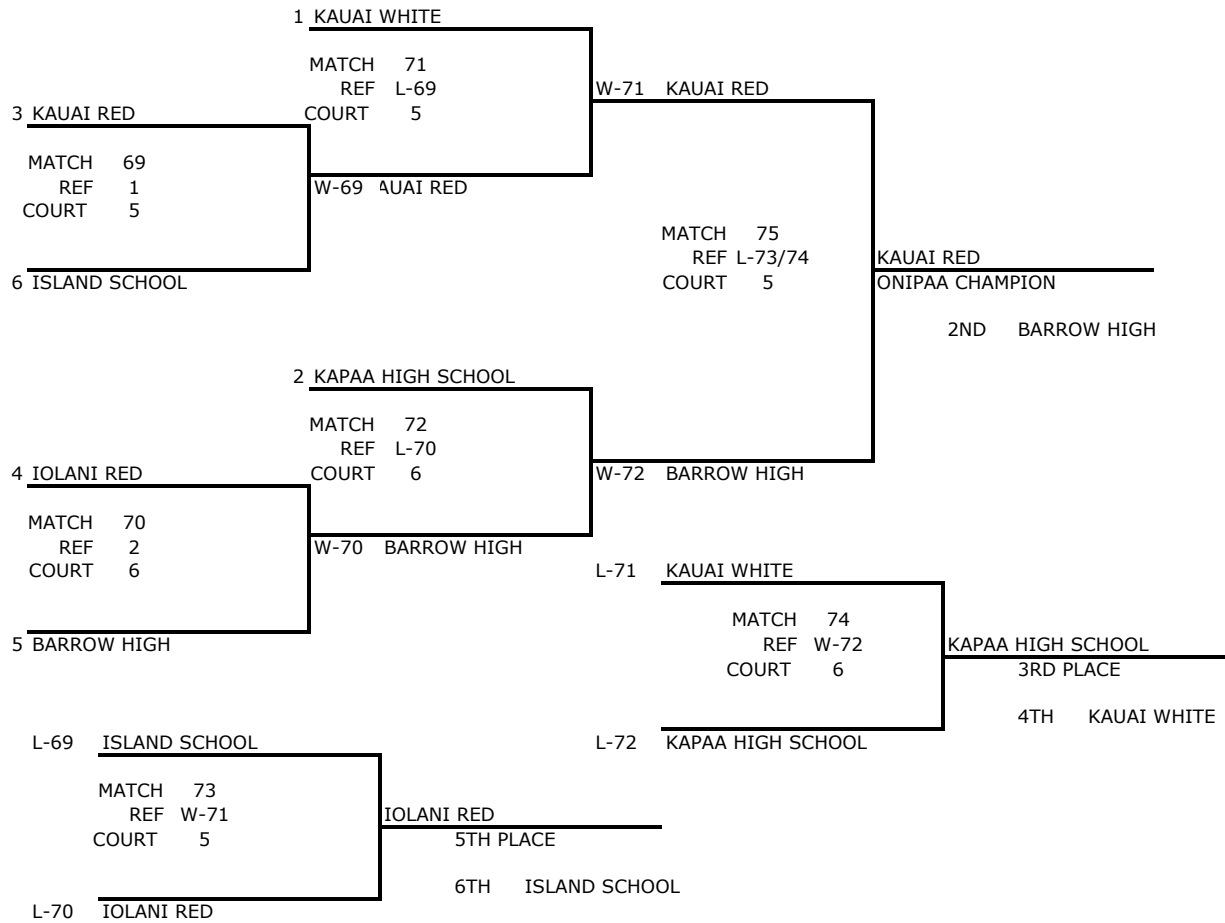

Kauai Challenge Volleyball Invitational - 2010
DAY 3, Start Time: 9:00 AM
ONIPAA - AT KAPAA HIGH SCHOOL

COURT 5			G1	G2	G3
MATCH 69	3	KAUAI RED	25	25	
	6	ISLAND SCHOOL	15	15	
	REF 1	KAUAI WHITE			
			G1	G2	G3
MATCH 71	1	KAUAI WHITE	10	12	
	W-69	KAUAI RED	25	25	
	REF L-69	ISLAND SCHOOL			
			G1	G2	G3
MATCH 73	L-69	ISLAND SCHOOL	19	22	
	L-70	IOLANI RED	25	25	
	REF W-71	KAUAI RED			
			G1	G2	G3
MATCH 75	W-71	KAUAI RED	25	25	
	W-72	BARROW HIGH	16	21	
	REF L-73/74	ISLAND SCHOOL / KAUAI WHITE			

COURT 6			G1	G2	G3
MATCH 70	4	IOLANI RED	23	25	13
	5	BARROW HIGH	25	17	15
	REF 2	KAPAA HIGH SCHOOL			
			G1	G2	G3
MATCH 72	2	KAPAA HIGH SCHOOL	23	22	
	W-70	BARROW HIGH	25	25	
	REF L-70	IOLANI RED			
			G1	G2	G3
MATCH 74	L-71	KAUAI WHITE	9	13	
	L-72	KAPAA HIGH SCHOOL	25	25	
	REF W-72	BARROW HIGH			

NOTE: L-73 TO PROVIDE LINESMEN AND L-74 TO PROVIDE SCOREKEEPER AND LIBERO TRACKER